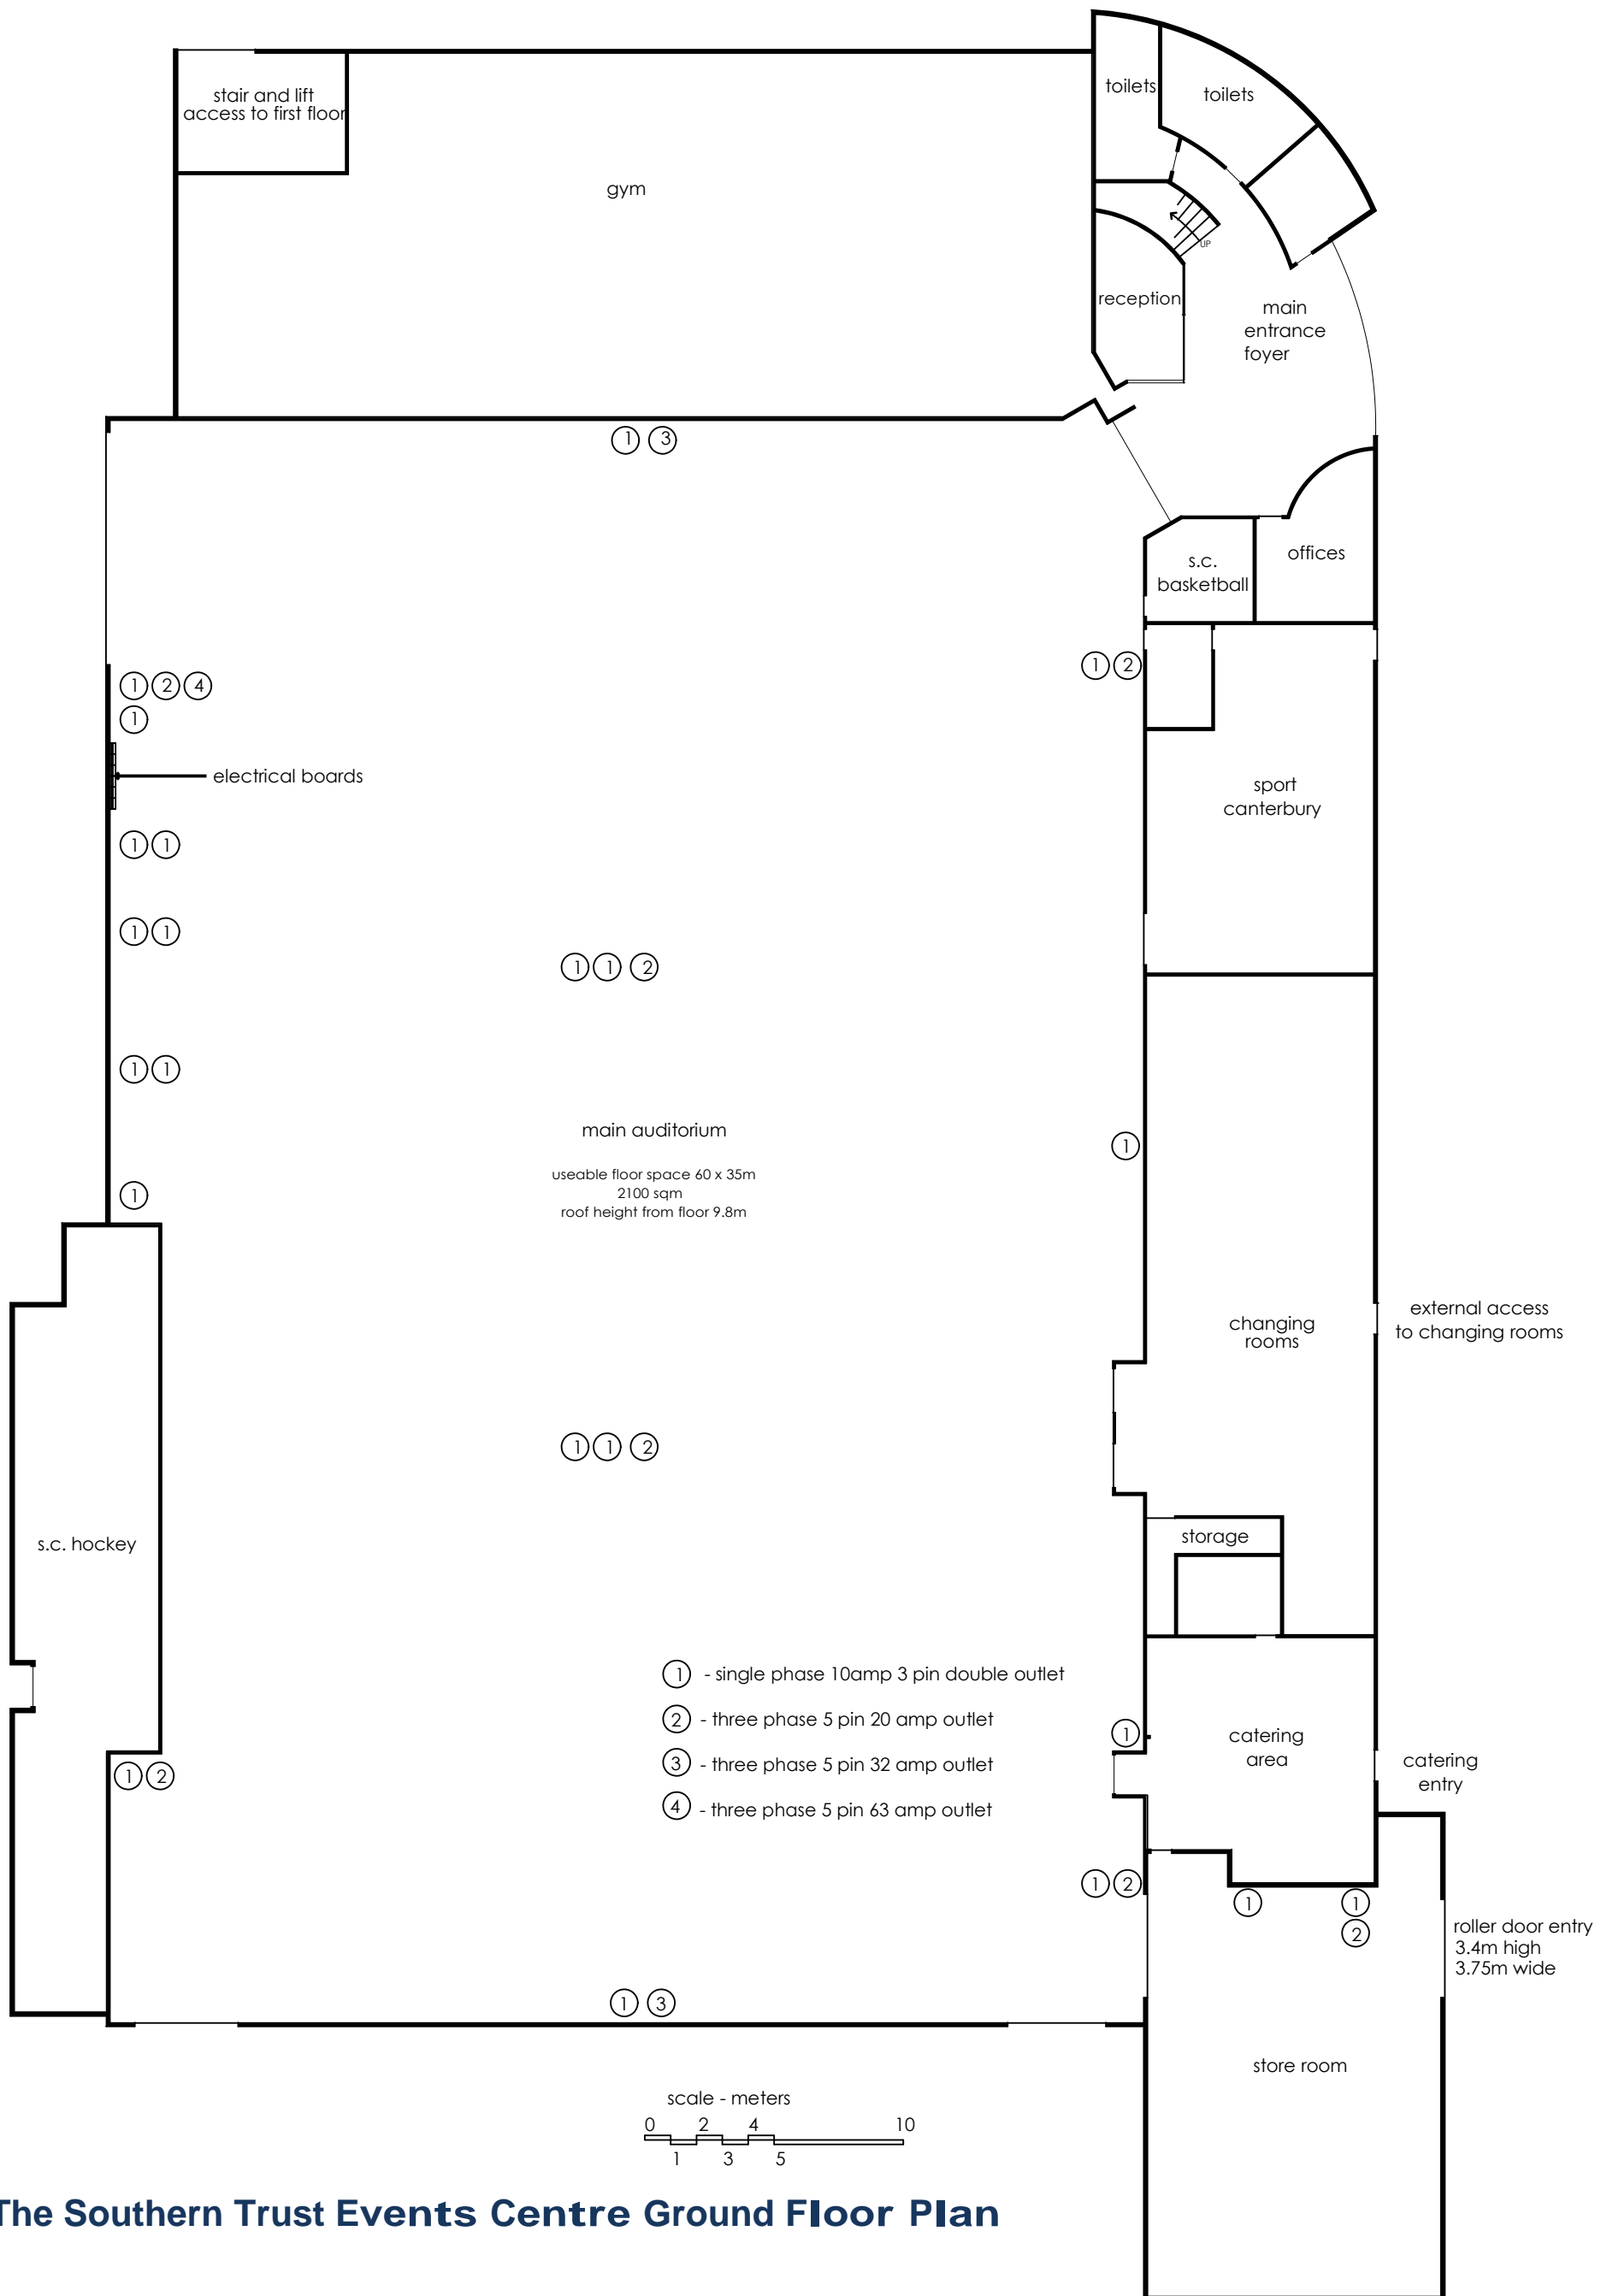

Ground Floor – The Southern Trust Events Centre, Timaru, N.Z.

- ① - single phase 10amp 3 pin double outlet
- ② - three phase 5 pin 20 amp outlet
- ③ - three phase 5 pin 32 amp outlet
- ④ - three phase 5 pin 63 amp outlet

The Southern Trust Events Centre Ground Floor Plan